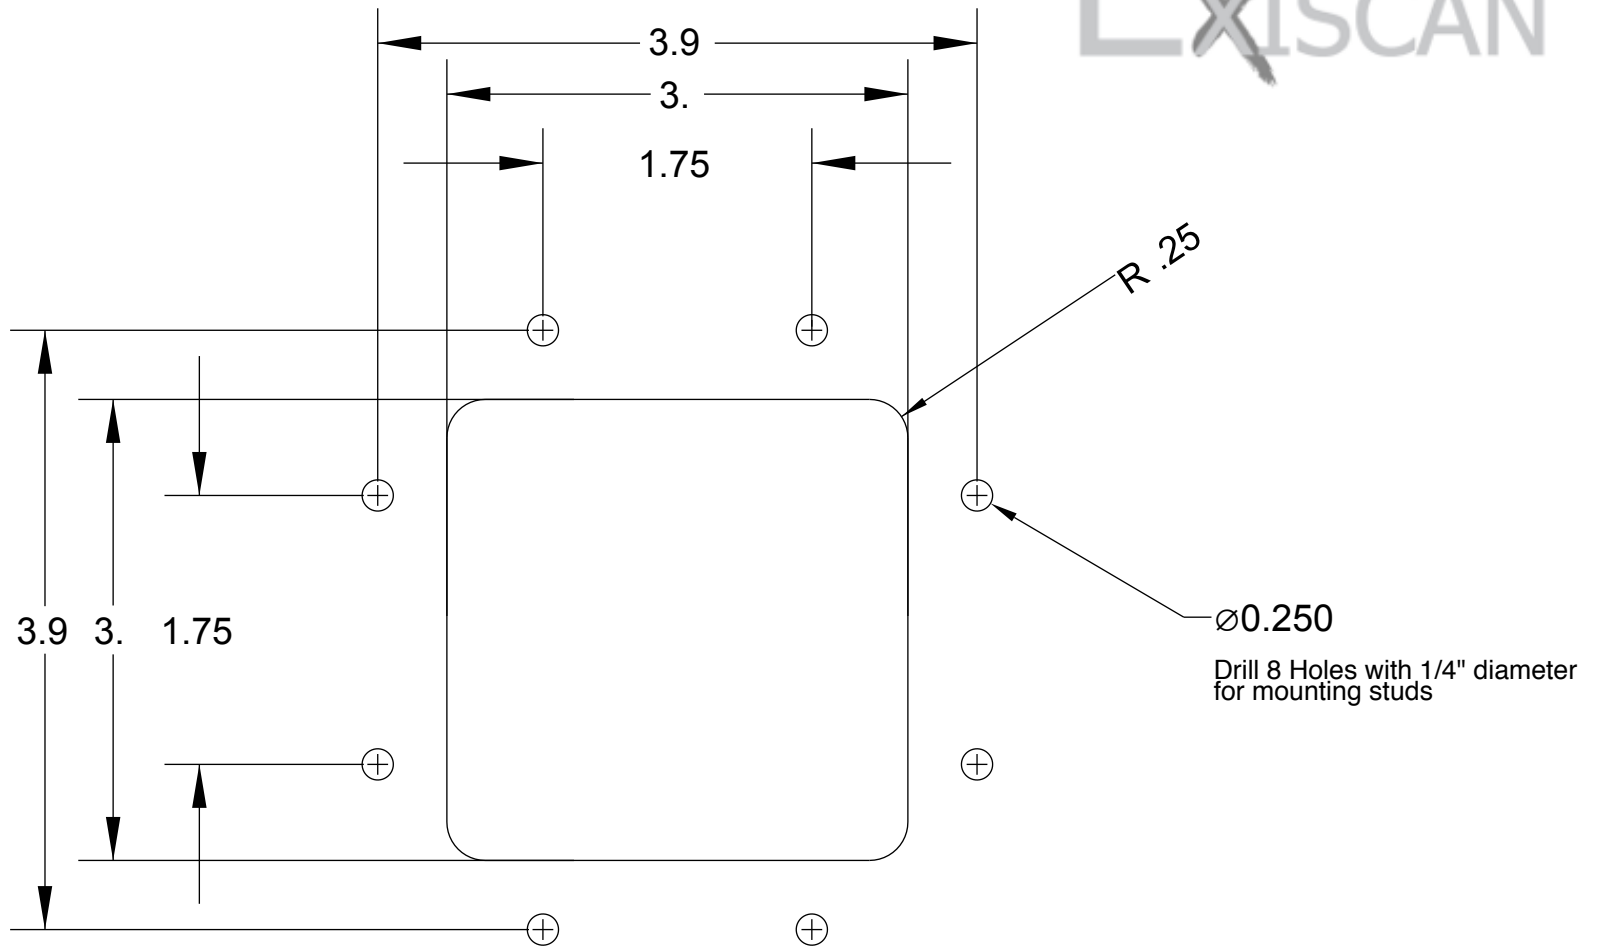

# Mounting Pattern for XIR-3 3" XIR Series IR Windows

3" Window Body Overall Dimensions: 5" x 5"  
Reinforcement Plate Overall Dimensions: 5 3/8 x 5 3/8

MP1001Rev 1  
1/14/15  
Exiscan, LLC