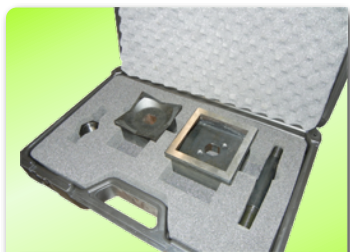

# Hydraulic Knockout Punch

Fig. 1: Alfra Adapter Punch Kit includes Die set, Tension Screw and Case

Fig. 2: Slug is ejected out the side of die -- no prying

## You Have Options!

Exiscan's™ unique square aperture presents options for installation:

- Cut-off wheel or an Omni Dual-Saw® (small dual-bladed circular saw) — fastest way to cut the hole, but messy
- Nibbler (we like the Milwaukee® 6880) — a bit slower, but a bit cleaner
- Knockout punch — everyone's favorite for cleanliness and accuracy

## A Square Punch?

Yes, they make square punches. The Greenlee® 60177 or 60174 are off-the-shelf punches that work great for installing four-inch and three-inch XIR windows (respectively) on mild steel enclosures.

Or consider Exiscan™ custom configured punch kits (by Alfra Tools):

- Sized precisely for Exiscan™ inspection window apertures
- Easily cuts 12 gauge stainless steel — should cut forever on mild steel
- Integrated Pilot-Set Studs (center punches pilot holes for studs)
- Side-ejecting feature easily ejects slug after punching — no prying (fig.2)
- Kit includes punch, die, tension screw, lock nut, in hard case (fig.1)